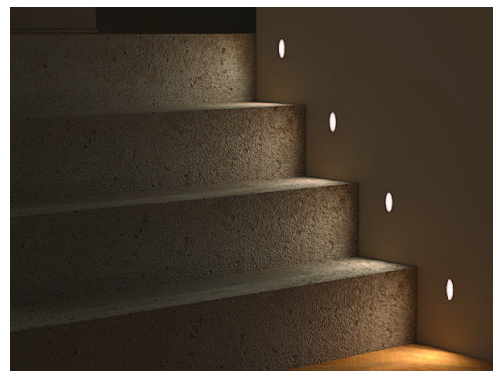

VANILLA GYPSUM TRIMLESS STEP LIGHTS

Vanilla Trimless StepLights

With minimalism at its core, the Vanilla Gypsum Trimless is an interior step light collection that seamlessly meshes within its surroundings. Available in four unique shapes, the Vanilla Gypsum Trimless Steplight is a pre-formed GRG fixture that easily installs into a building's frame for a flawless trimless look. Constructed from GRG, this trimless fixture features an embedded light fixture and smooth reflective opening that provides clean and glare free light.

PERFORMANCE

CCT:	2700K / 3000K
Source:	90 + CRI
Wattage:	1.2 W
Lumens:	Up to 70
SDCM:	2 Step
CRI:	2700K 3000K

BEAM SPREAD

SPOT 70*

ELECTRICAL SPECIFICATIONS

DIMMING PROTOCOL:	As per power supply
LIFESPAN:	35,000 Hours
EFFICACY:	LM/W .31.5
ENVIRONMENT:	Indoor, Damp
INPUT VOLTAGE:	24V DC
POWER SUPPLY TYPE:	Constant Voltage
WATTS:	1.2 W